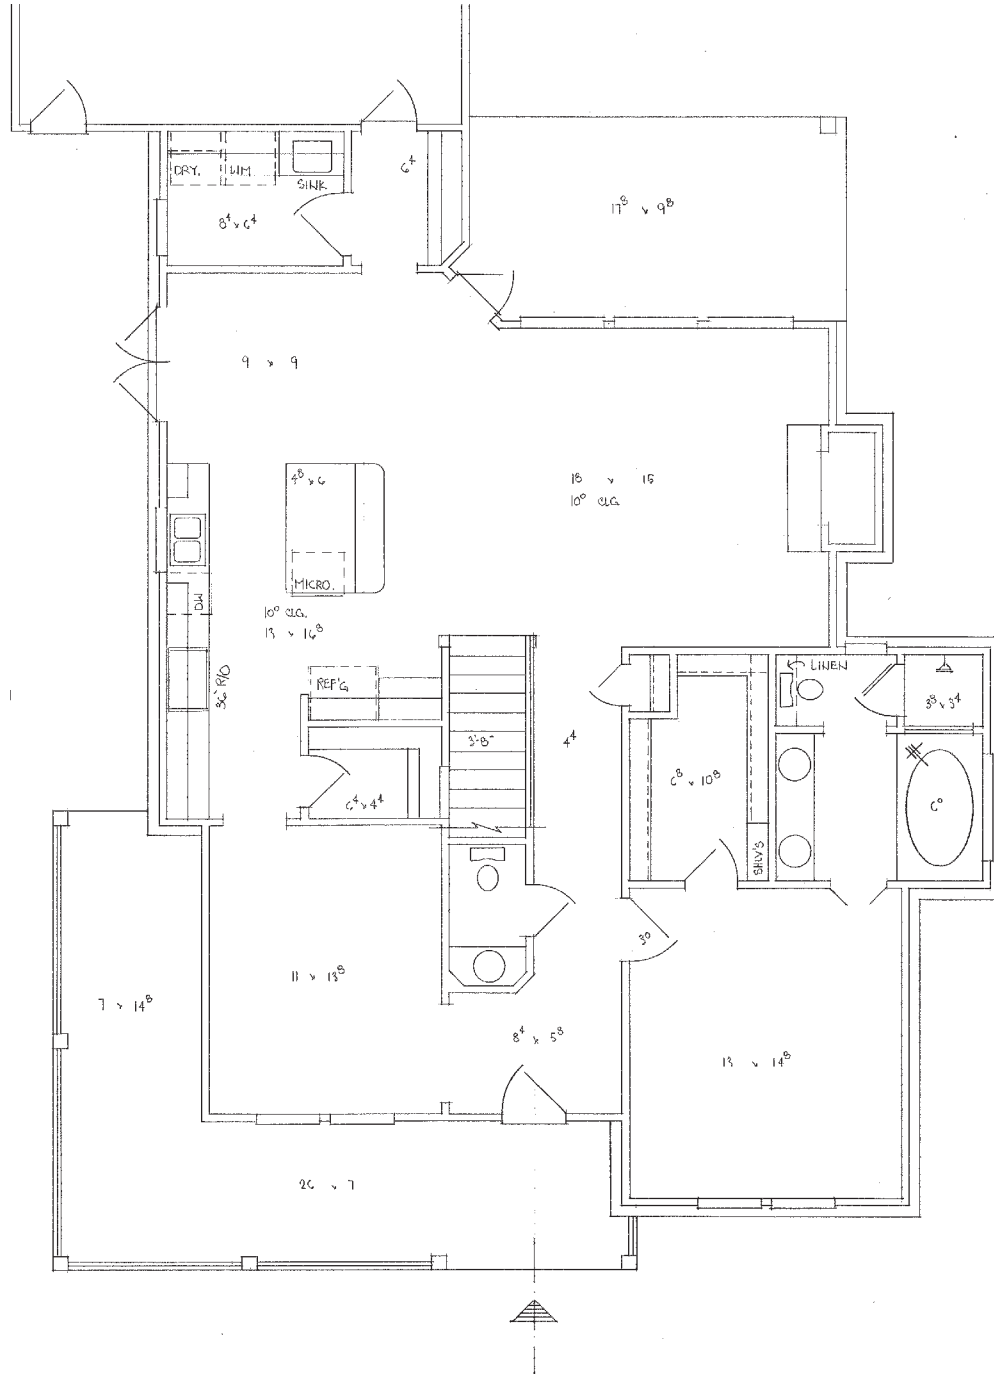

"BUILDING SOLID RELATIONSHIPS
ONE HOUSE AT A TIME."

THE SHERWOOD

2 Story, 3 Bedroom, 3.5 Bath, 2 Car Garage, Covered Porch, 2,259 SqFt.

Montgomery, TX 77356
Phone: 281.989.5478
www.qbscustomhomes.com

"BUILDING SOLID RELATIONSHIPS
ONE HOUSE AT A TIME."