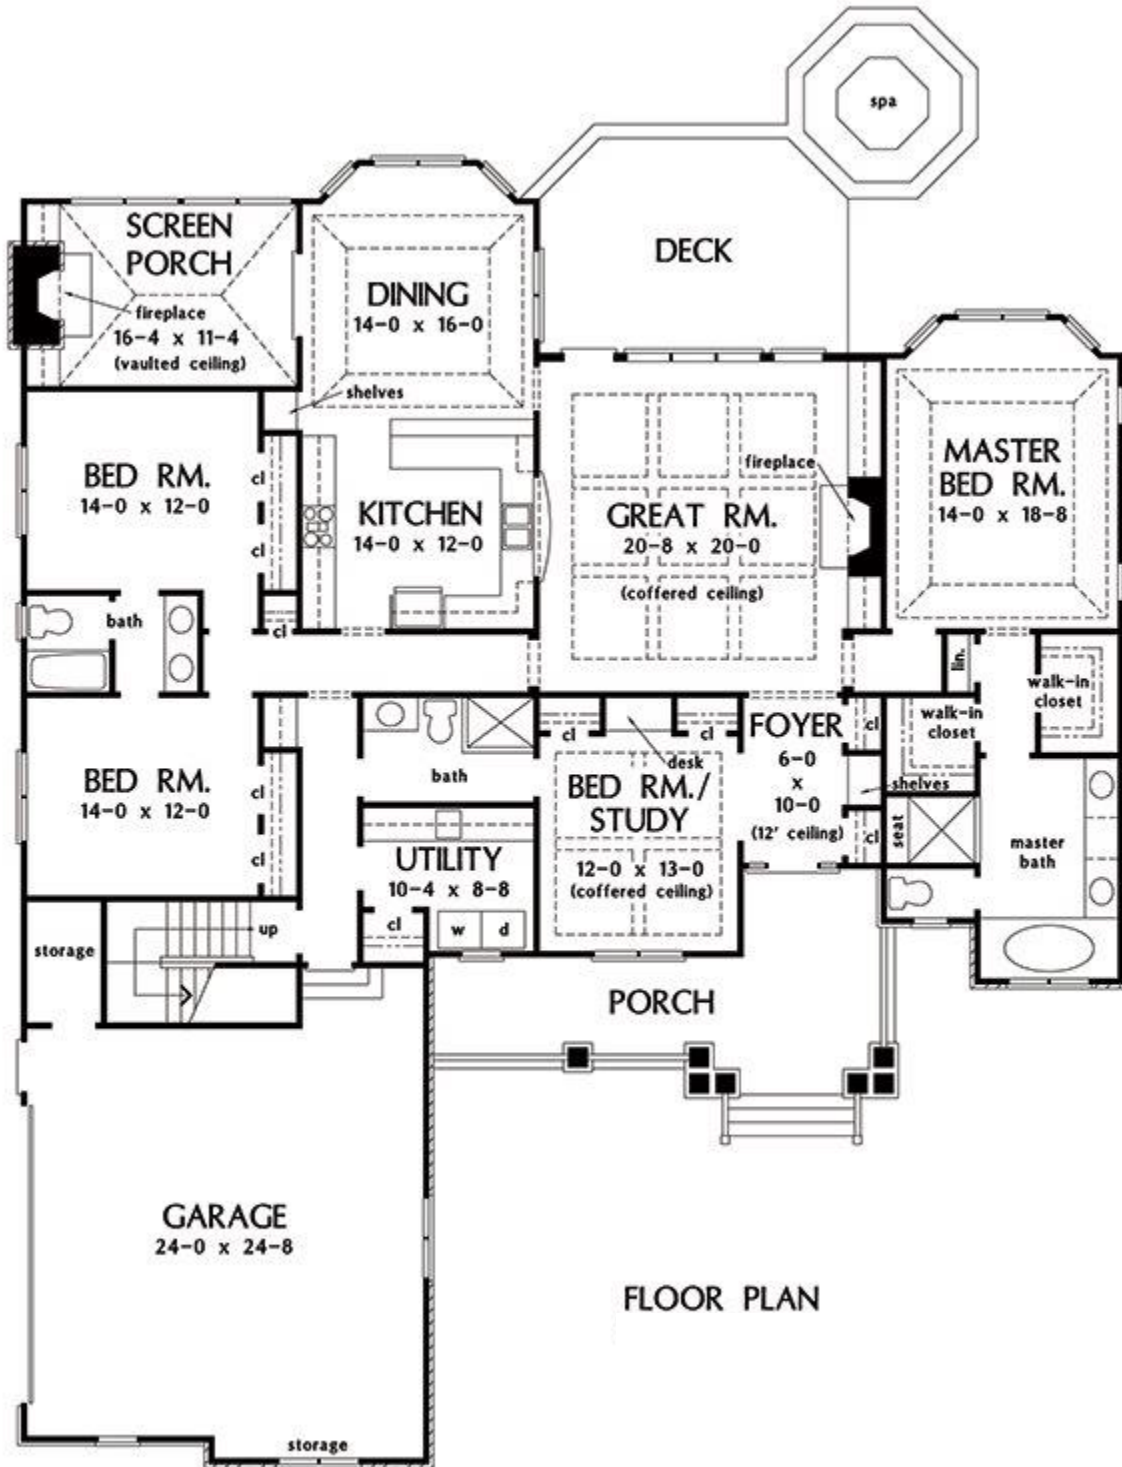

# THE SHELBY

1.5 Story, 4 Bedroom, 3 Bath, 3 Car Garage, 3,200 SqFt.

20821 - D Eva St #114  
Montgomery, TX 77356  
Phone: 281.989.5478  
[www.qbscustomhomes.com](http://www.qbscustomhomes.com)

CUSTOM HOMES, INC.

"BUILDING SOLID RELATIONSHIPS  
ONE HOUSE AT A TIME."

FLOOR PLAN

"BUILDING SOLID RELATIONSHIPS  
ONE HOUSE AT A TIME."