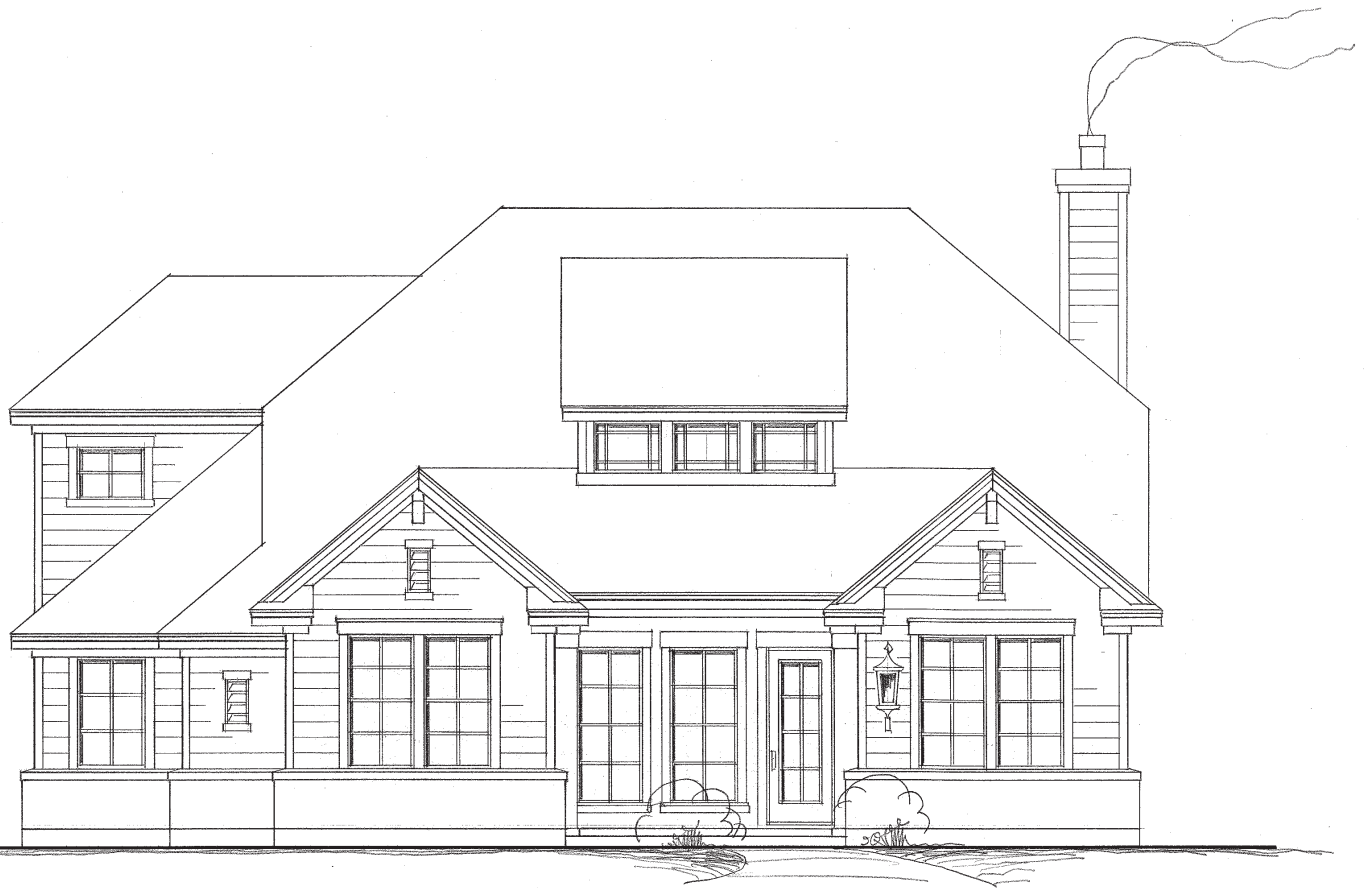

"BUILDING SOLID RELATIONSHIPS
ONE HOUSE AT A TIME."

THE KENNEDY

2 Story, 4 Bedroom + Study, 3 Bath, 2 Car Garage, Covered Porch 3,069 SqFt.

20821 - D Eva St #114
Montgomery, TX 77356
Phone: 281.989.5478
www.qbscustomhomes.com

CUSTOM HOMES, INC.

“BUILDING SOLID RELATIONSHIPS
ONE HOUSE AT A TIME.”

CUSTOM HOMES, INC.

"BUILDING SOLID RELATIONSHIPS
ONE HOUSE AT A TIME."