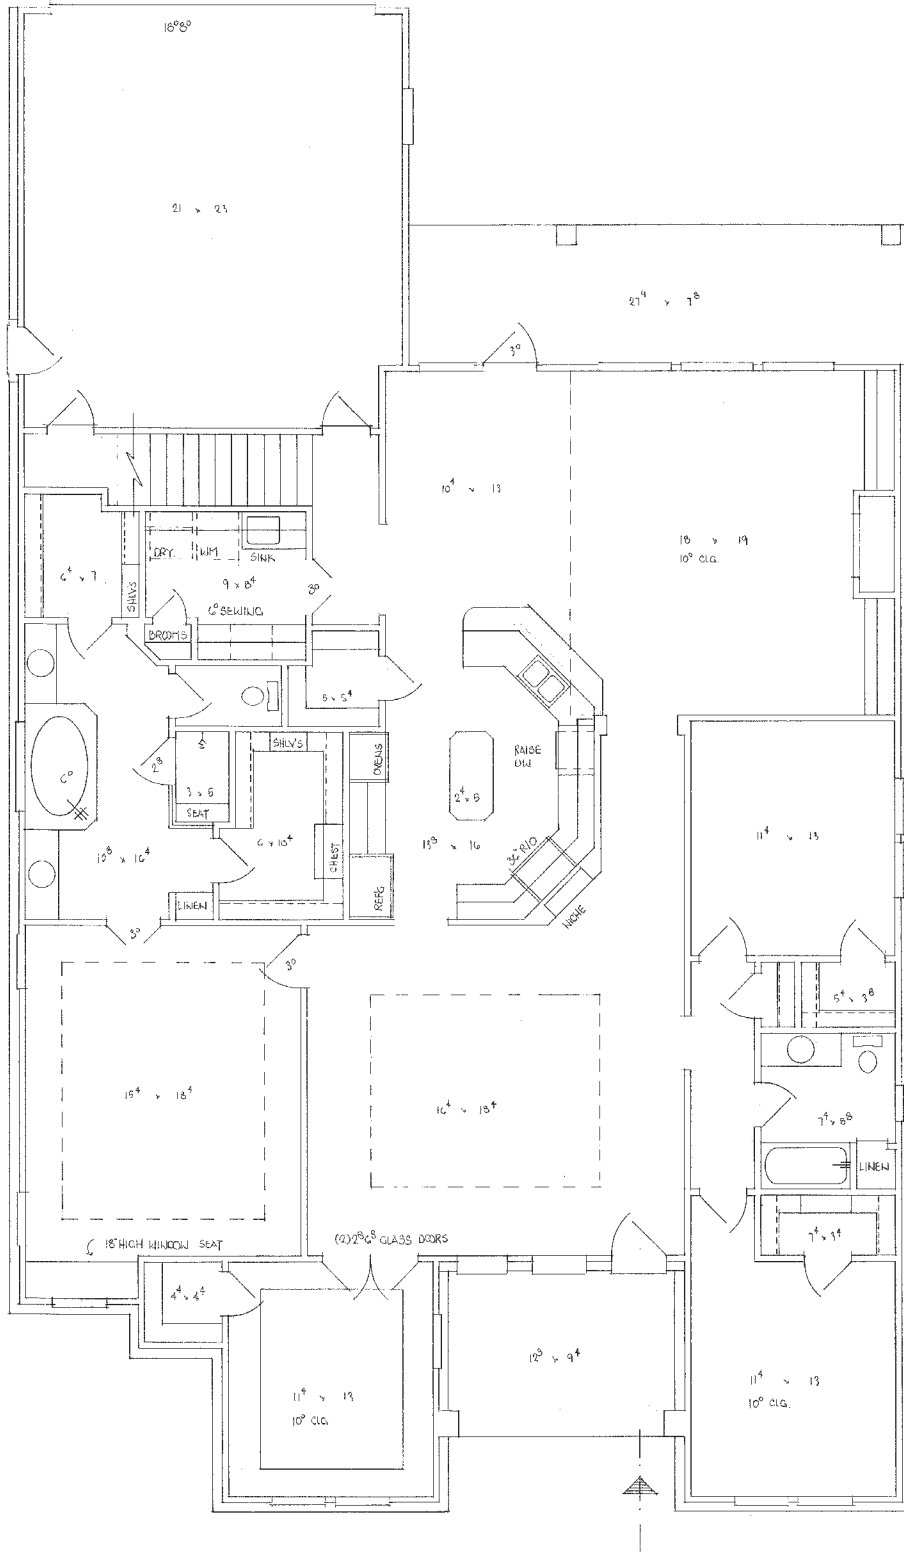

CUSTOM HOMES, INC.

“BUILDING SOLID RELATIONSHIPS
ONE HOUSE AT A TIME.”